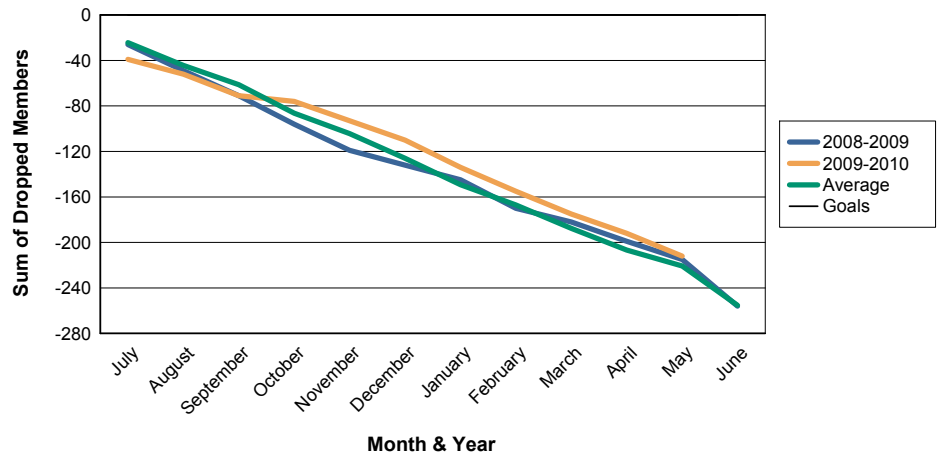

For District 4 A1

Sum of Charter Members/ Month & Year

For District 4 A1

3 Year Comparisons for GMT Constitutional Area 1

By GMT District

As of May 2010

Sum of New Members/ Month & Year

For District 4 A1

Sum of Dropped Members/ Month & Year

For District 4 A1

Sum of Net Members/ Month & Year

For District 4 A1