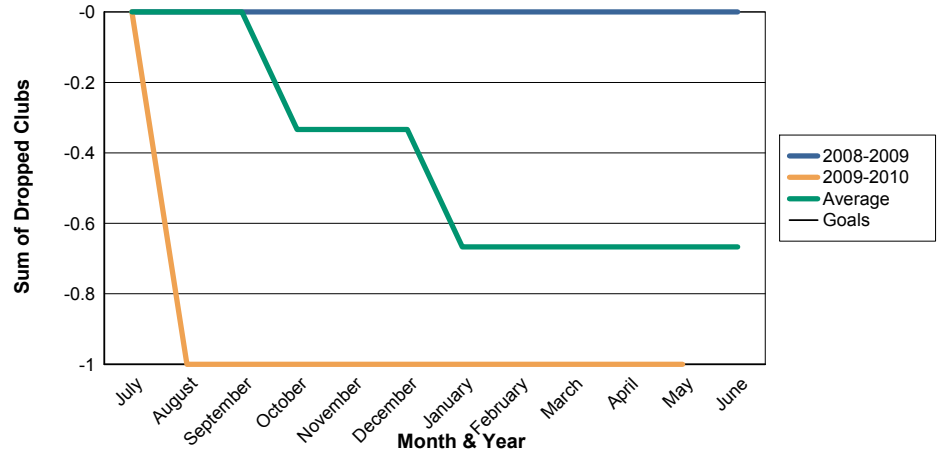

3 Year Comparisons for GMT Constitutional Area 1

By GMT District

As of May 2010

Sum of New Clubs/ Month & Year

For District 4 A1

Sum of Dropped Clubs/ Month & Year

For District 4 A1

Sum of Net Clubs/ Month & Year