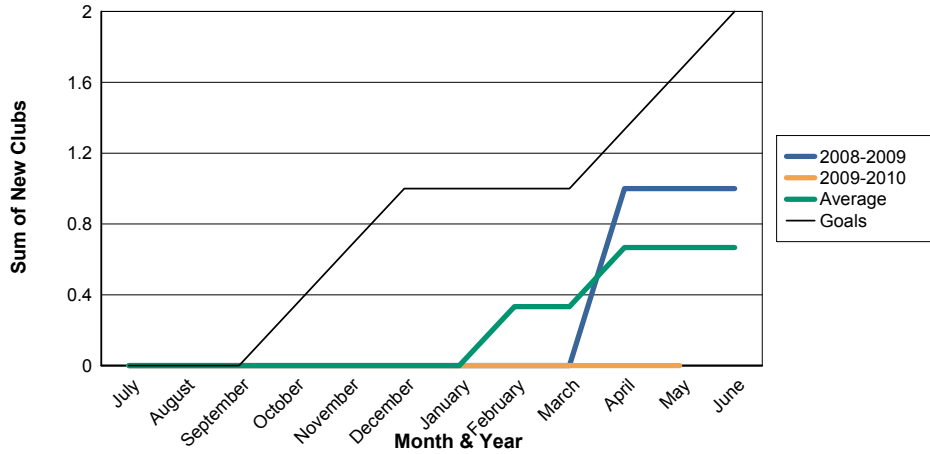

3 Year Comparisons for GMT Constitutional Area 1

By GMT District

As of May 2010

Sum of New Clubs/ Month & Year

For District 4 A1

Sum of Dropped Clubs/ Month & Year

For District 4 A1

Sum of Net Clubs/ Month & Year