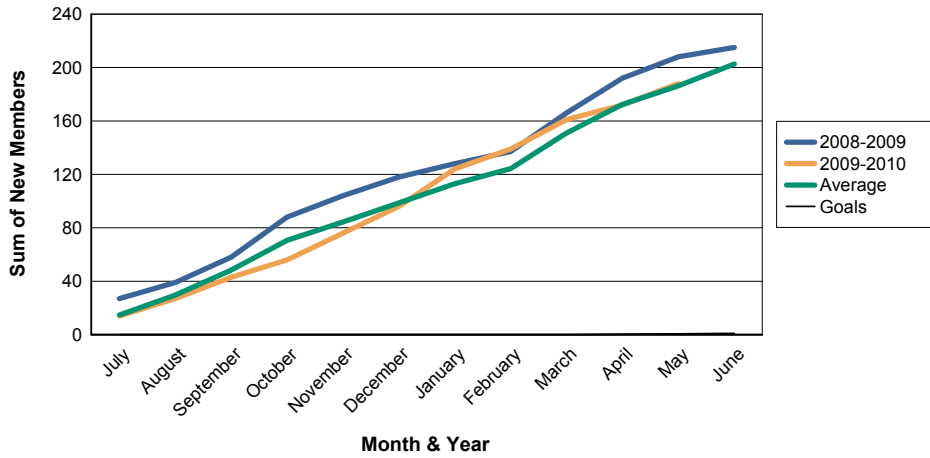

For District 4 A1

Sum of Charter Members/ Month & Year

For District 4 A1

3 Year Comparisons for GMT Constitutional Area 1

By GMT District

As of May 2010

Sum of New Members/ Month & Year

For District 4 A1

Sum of Dropped Members/ Month & Year

For District 4 A1

Sum of Net Members/ Month & Year

For District 4 A1