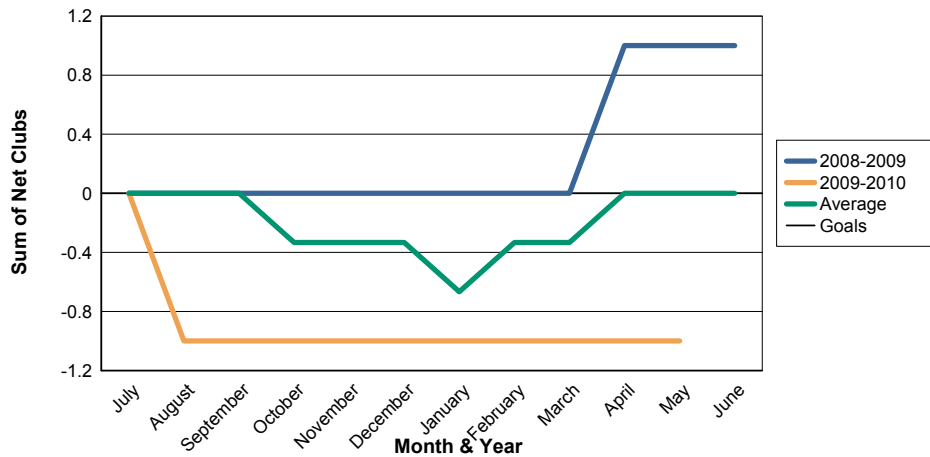

Sum of Net Clubs/ Month & Year

For District 4 A1