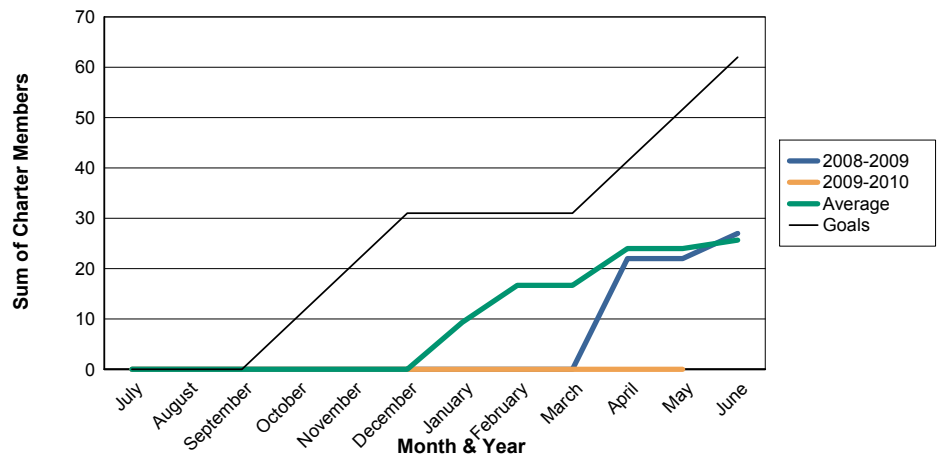

Sum of Charter Members/ Month & Year

For District 4 A1